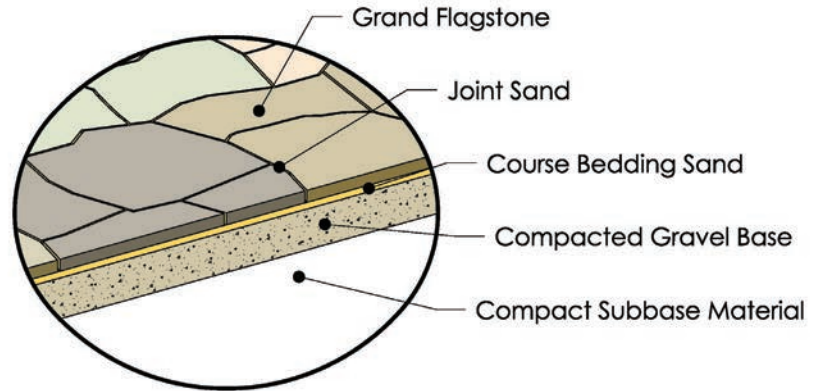

ROSETTA®

GRAND
FLAGSTONE

www.rosettahardscapes.com

FEATURES

- Beautiful natural stone texture.
- 15 unique shapes replicate large, irregular flagstone.
- Fast installation with easy-to-install pattern.
- Uniform thickness (1.75") = comfortable end result.
- High strength concrete = long term durability.
- Multiple natural color blends available.

GRAND FLAGSTONE PACKAGING

Note: Outside dimensions of each layer are identical to all other layers, allowing any layer to be used anywhere in the pattern.

- 1 pallet = 90 s.f. (assumes 3/8" joint)
- 8 layers per pallet
- 2,160 lbs. per pallet
- Each pallet contains 2ea of the following layers:

TYPICAL PATTERN: Each layer is comprised of multiple individual pieces.

PATIO LAYOUT

WALKWAY LAYOUT